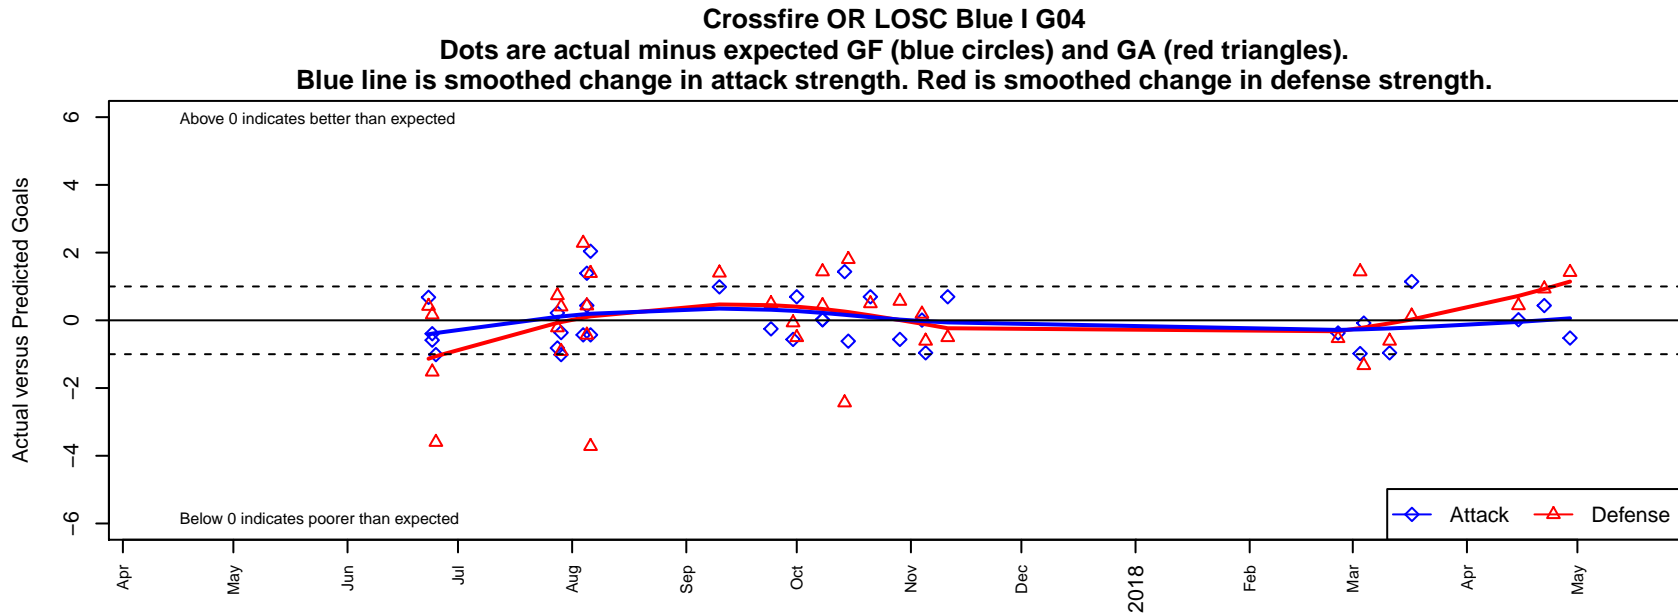

Crossfire OR LOSC Blue I G04

Crossfire Oregon
 Lake Oswego, OR
 G04 total strength=1097
 attack=2.68 defense=2.92
 fall league = PTT G04 Div 1 Red
 spr league = Spr OYS G04 Div 1 Red

alt names used:
 LAKE OSWEGO GIRLS BLUE U14 TEAM 1
 LAKE OSWEGO LOSC GIRLS BLUE U14 TEA
 LOSC 04G Blue 1
 LOSC 04G Blue 1
 LOSC 04G Blue 1
 LOSC 04G Blue 1

**attack and defense variance (black dot)
relative to other teams
and top 10 in region**

**attack and defense rating
relative to others at age
and all opponents in last 13 months**

Performance relative to 13 month average