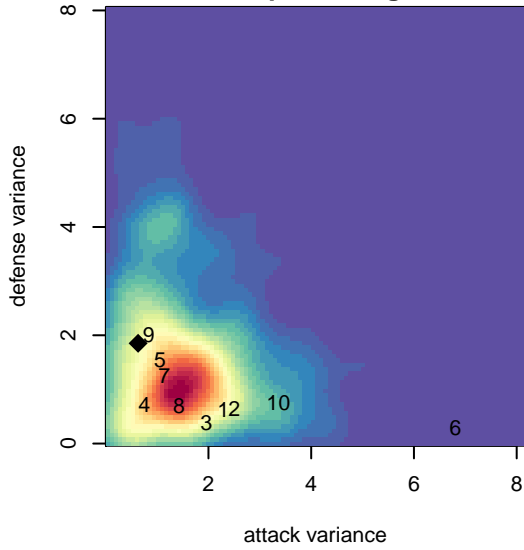

Crossfire OR LOSC Blue I G04

Crossfire Oregon
 Lake Oswego, OR
 G04 total strength=1097
 attack=2.68 defense=2.92
 fall league = PTT G04 Div 1 Red
 spr league = Spr OYS G04 Div 1 Red

alt names used:
 LAKE OSWEGO GIRLS BLUE U14 TEAM 1
 LAKE OSWEGO LOSC GIRLS BLUE U14 TEA
 LOSC 04G Blue 1
 LOSC 04G Blue 1
 LOSC 04G Blue 1
 LOSC 04G Blue 1

Venues played:
 2017 Clash At the Border Gold/Silver/Bronze
 2017 Oswego Nike Cup Silver U14
 2017 Mt Hood Challenge U14 Silver
 2017 PTT G04 Division 1 Red
 2017 OYS PTT Presidents Cup G04
 2017 Spr OYS G04 Division 1 Red

**attack and defense variance (black dot)
relative to other teams
and top 10 in region**

**attack and defense rating
relative to others at age
and all opponents in last 13 months**

Performance relative to 13 month average