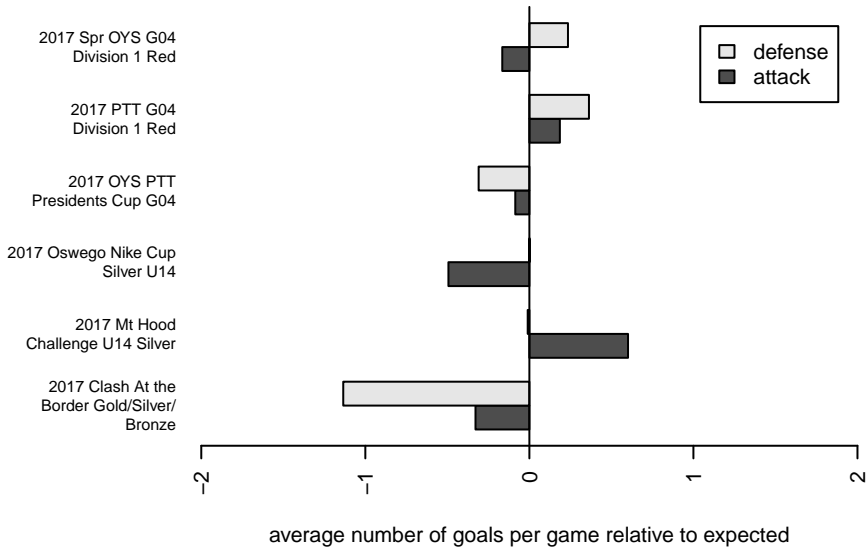

Crossfire OR LOSC Blue I G04

Crossfire Oregon
 Lake Oswego, OR
 G04 total strength=1097
 attack=2.68 defense=2.92
 fall league = PTT G04 Div 1 Red
 spr league = Spr OYS G04 Div 1 Red

alt names used:
 LAKE OSWEGO GIRLS BLUE U14 TEAM 1
 LAKE OSWEGO LOSC GIRLS BLUE U14 TEA
 LOSC 04G Blue 1
 LOSC 04G Blue 1
 LOSC 04G Blue 1
 LOSC 04G Blue 1

Venues played:
 2017 Clash At the Border Gold/Silver/Bronze
 2017 Oswego Nike Cup Silver U14
 2017 Mt Hood Challenge U14 Silver
 2017 PTT G04 Division 1 Red
 2017 OYS PTT Presidents Cup G04
 2017 Spr OYS G04 Division 1 Red

**attack and defense variance (black dot)
relative to other teams
and top 10 in region**

**attack and defense rating
relative to others at age
and all opponents in last 13 months**

Performance relative to 13 month average