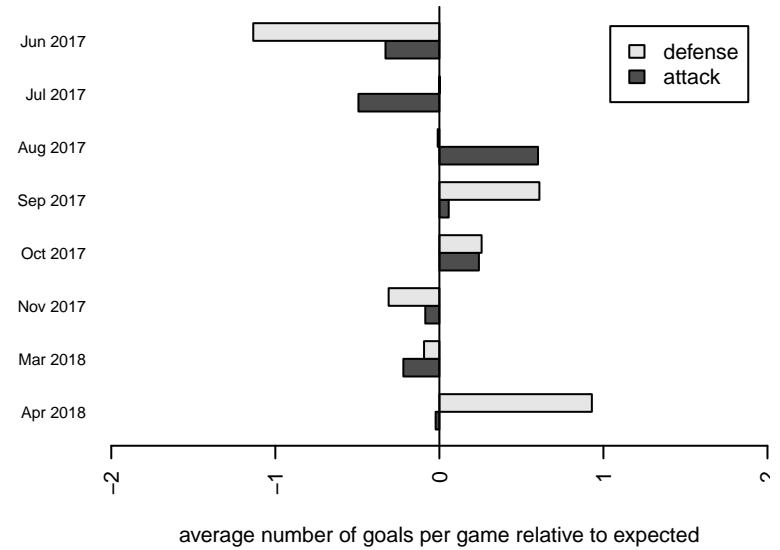

Performance relative to 13 month average