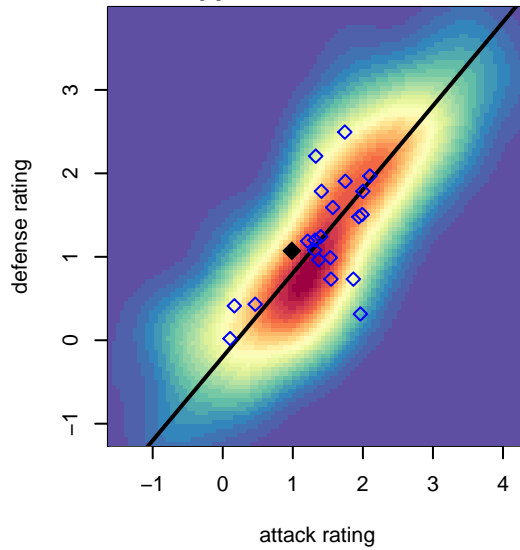

Crossfire OR LOSC Blue I G04

Crossfire Oregon
 Lake Oswego, OR
 G04 total strength=1097
 attack=2.68 defense=2.92
 fall league = PTT G04 Div 1 Red
 spr league = Spr OYS G04 Div 1 Red

alt names used:
 LAKE OSWEGO GIRLS BLUE U14 TEAM 1
 LAKE OSWEGO LOSC GIRLS BLUE U14 TEA
 LOSC 04G Blue 1
 LOSC 04G Blue 1
 LOSC 04G Blue 1
 LOSC 04G Blue 1

**attack and defense variance (black dot)
relative to other teams
and top 10 in region**

**attack and defense rating
relative to others at age
and all opponents in last 13 months**

Performance relative to 13 month average