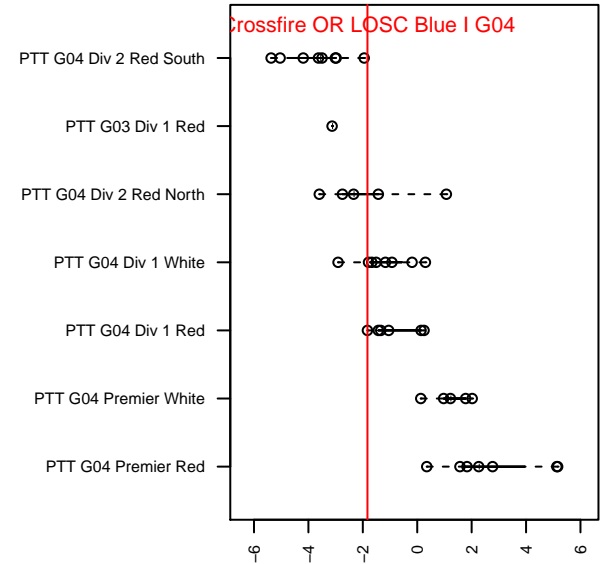

Crossfire OR LOSC Blue I G04

Crossfire Oregon
 Lake Oswego, OR
 G04 total strength=1097
 attack=2.68 defense=2.92
 fall league = PTT G04 Div 1 Red
 spr league = Spr OYS G04 Div 1 Red

alt names used:
 LAKE OSWEGO GIRLS BLUE U14 TEAM 1
 LAKE OSWEGO LOSC GIRLS BLUE U14 TEA
 LOSC 04G Blue 1
 LOSC 04G Blue 1
 LOSC 04G Blue 1
 LOSC 04G Blue 1

Venues played:
 2017 Clash At the Border Gold/Silver/Bronze
 2017 Oswego Nike Cup Silver U14
 2017 Mt Hood Challenge U14 Silver
 2017 PTT G04 Division 1 Red
 2017 OYS PTT Presidents Cup G04
 2017 Spr OYS G04 Division 1 Red

**attack and defense variance (black dot)
relative to other teams
and top 10 in region**

**attack and defense rating
relative to others at age
and all opponents in last 13 months**

Performance relative to 13 month average